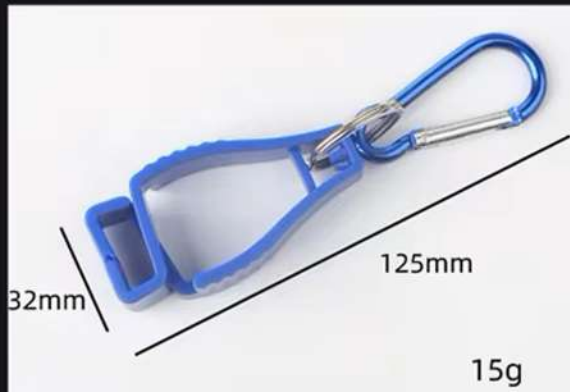

**MULTIFUNCTIONAL
ANTI LOSS GLOVE CLIP**

Multiple color choices

IMPROVE WORK EFFICIENCY

Improve the work efficiency have it from the beginning

HANG GLOVES

FACE MASK

Name: labor protection glove clip
(mountaineering deduction)

Color: red, blue, black, green, orange

Scope of application: gloves, masks, towels,
sports kettles and various small tools
can be hung to free hands,
improve work efficiency and prevent items
from being lost.

The new environmental protection engineering plastic with steel characteristics, the elastic clip and the interlocking tooth clip design are used to hold the articles more firmly.

WAVY

The fashionable and beautiful big wave design is more atmospheric and beautiful, and the product has better contact and skid resistance.